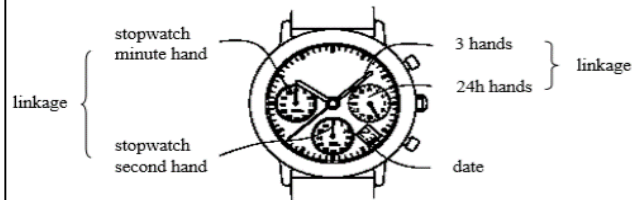

2 step motors (3 hands with calendar, 1 / 1 sec. chrono. maximum to 60 minutes)

Normal position

PRODUCT CERTIFICATE

MODEL : CHAMPION
 MODEL : GRAND PRIX

BRAND: RACINGTIME.SE

SERIAL NR: _____

SIGN BY: _____

This card signed proves it is an original product.

- * Pull the crown to 2nd click to adjust the stopwatch hand position.
- * AC functions is available if stopwatch hand position is disorderly.
- * When using AC functions, stopwatch hand moves back and returned to where it was (second hand moves 1/2 circle counterclockwise and 1/2 circle clockwise)