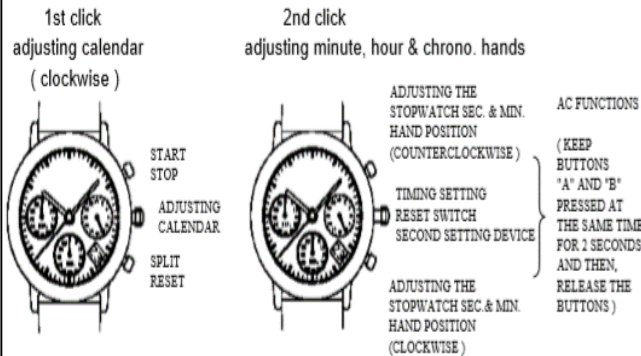

2 step motors (3 hands with calendar, 1 / 1 sec. chrono. maximum to 60 minutes)

Normal position

PRODUCT CERTIFICATE

MODEL : CHAMPION
 MODEL : GRAND PRIX

BRAND: RACINGTIME.SE

SERIAL NR: _____

SIGN BY: _____

This card signed proves it is an original product.

- * Pull the crown to 2nd click to adjust the stopwatch hand position.
- * AC functions is available if stopwatch hand position is disorderly.
- * When using AC functions, stopwatch hand moves back and returned to where it was (second hand moves 1/2 circle counterclockwise and 1/2 circle clockwise)