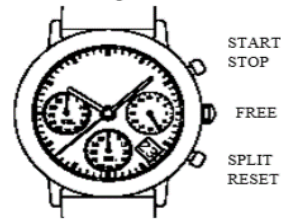

2 step motors (3 hands with calendar, 1 / 1 sec. chrono. maximum to 60 minutes)

Normal position

PRODUCT CERTIFICATE

MODEL : CHAMPION
 MODEL : GRAND PRIX

BRAND: RACINGTIME.SE

SERIAL NR: _____

SIGN BY: _____

This card signed proves it is an original product.