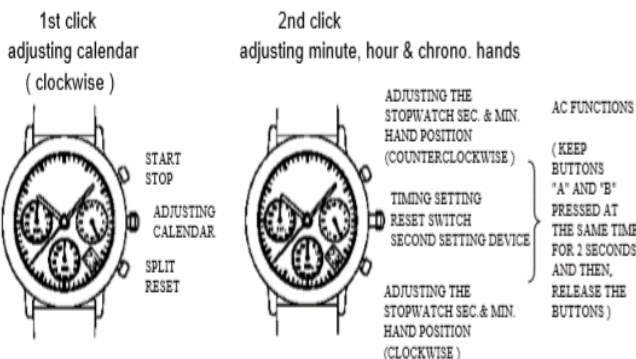

2 step motors (3 hands with calendar, 1 / 1 sec. chrono. maximum to 60 minutes)

Normal position

PRODUCT CERTIFICATE

BRAND & MODEL: RACINGTIME.SE / CHAMPION

SERIAL NR: _____

SIGN BY: _____

This card signed proves it is an original product.

- * Pull the crown to 2nd click to adjust the stopwatch hand position.
- * AC functions is available if stopwatch hand position is disorderly.
- * When using AC functions, stopwatch hand moves back and returned to where it was (second hand moves 1/2 circle counterclockwise and 1/2 circle clockwise)