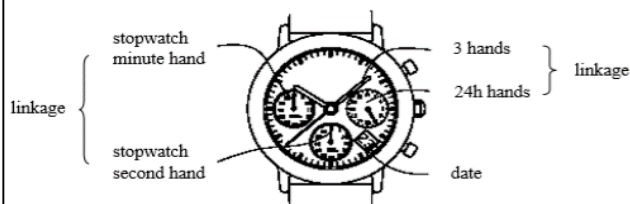

CONGRATULATIONS TO YOU FOR PURCHASING A WATCH FROM RACINGTIME SWEDEN! -ENJOY YOUR PASSION-

You have acquired a watch which we hope shall give you great pleasure. This watch is an original creation made and tested to meet the standards of the RACINGTIME.SE quality. We guarantee that this watch has been manufactured with greatest care. More information at www.racingtime.se and go to "DOWNLOAD" page for full specification and manual. If any questions you can contact us: info@racingtime.se

2 step motors (3 hands with calendar, 1 / 1 sec. chrono. maximum to 60 minutes)

Normal position

PRODUCT CERTIFICATE

BRAND & MODEL: RACINGTIME.SE / CHAMPION

SERIAL NR: _____

SIGN BY: _____

This card signed proves it is an original product.

GUARANTEE & WATER RESISTANT

RACINGTIME SWEDEN is guaranteed to cover manufacturing defects for 2 years from the date of purchase. If problems occur please contact first the point of purchase. Water resistant to 5atm, suitable for normal everyday use and will resist exposure to splashes and rain; it is NOT designed to be used while bathing or swimming. For full description of all conditions go to www.racingtime.se and "DOWNLOAD" page.

- Pull the crown to 2nd click to adjust the stopwatch hand position.
- AC functions is available if stopwatch hand position is disorderly.
- When using AC functions, stopwatch hand moves back and returned to where it was (second hand moves 1/2 circle counterclockwise and 1/2 circle clockwise)