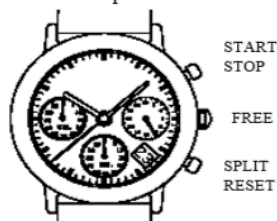

2 step motors (3 hands with calendar, 1 / 1 sec. chrono. maximum to 60 minutes)

Normal position

PRODUCT CERTIFICATE

BRAND & MODEL: RACINGTIME.SE / CHAMPION

SERIAL NR: _____

SIGN BY: _____

This card signed proves it is an original product.